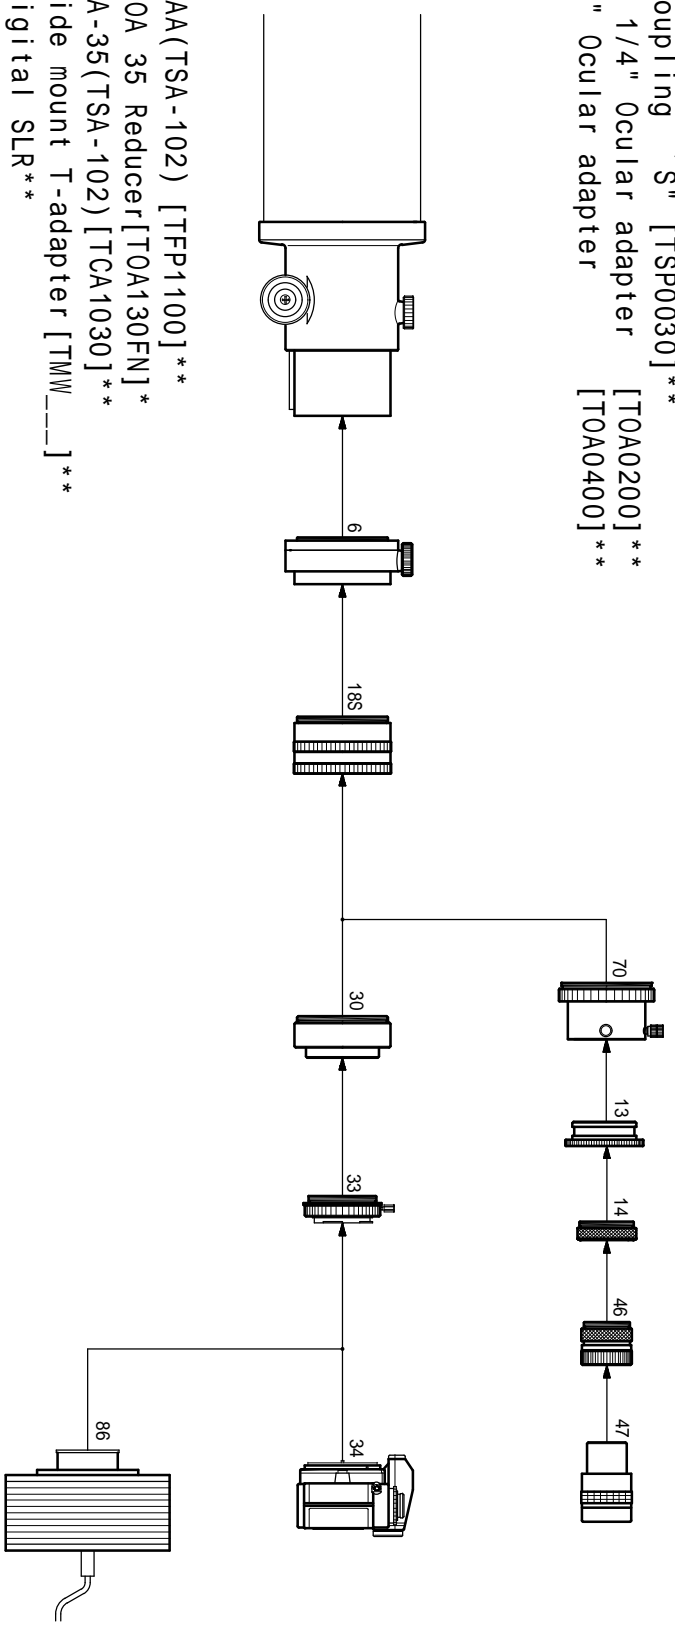

TSA-120 Reducer System Chart TX

- 13. 2" Coupling [TCN0020]**
- 14. Coupling "S" [TSP0030]**
- 46. 1 1/4" Ocular adapter [TOA0200]**
- 70. 2" Ocular adapter [TOA0400]**

- 6. CAA(TSA-102) [TFP1100]**
- 18S. TOA 35 Reducer [TOA130FN]*
- 30. CA-35(TSA-102) [TCA1030]**
- 33. Wide mount T-adapter [TMW____]**
- 34. Digital SLR**
- 47. 1 1/4" Ocular**
- 86. CCD camera**

* Standard with Item
 ** Optional Item