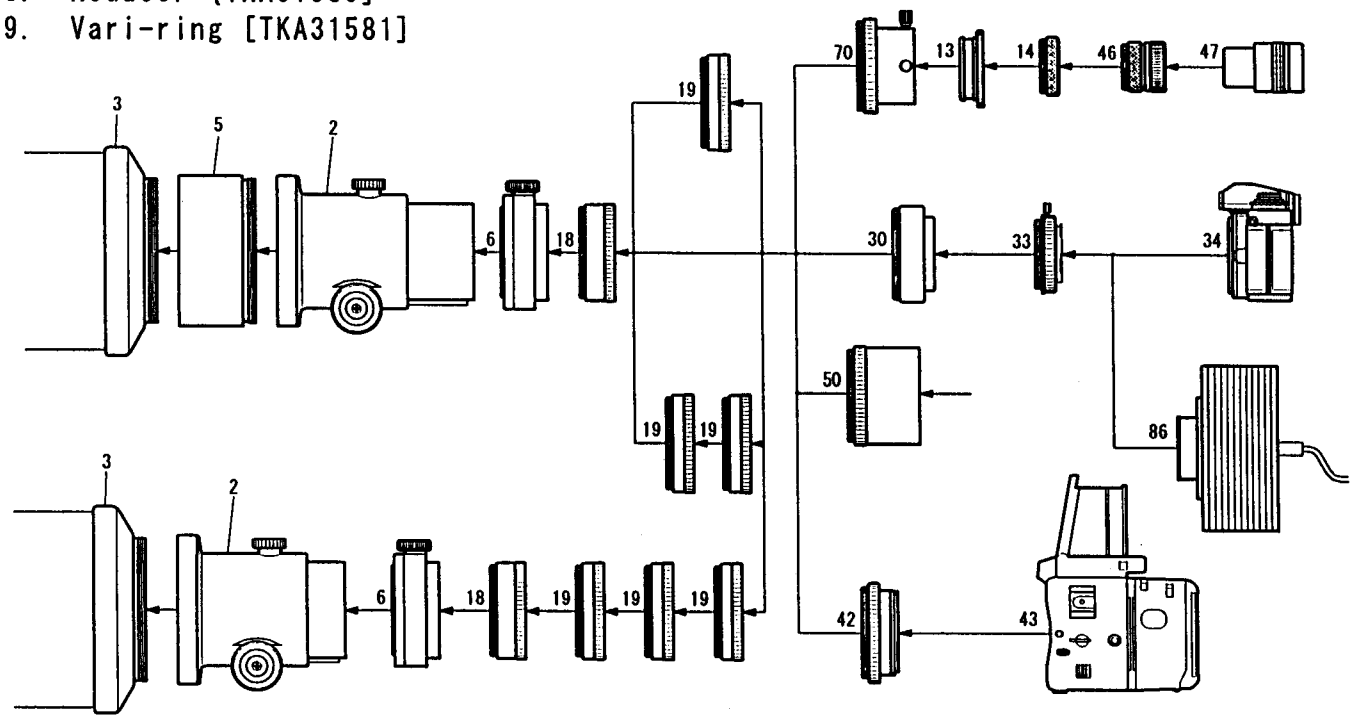

# T O A - 1 3 O F Reducer System Chart

- 6. CAA [TKA30200]
- 8. Coupling' TW [TKP31003]
- 13. 2" sleeve [TKP00113]
- 14. Coupling(S) [TKP00103]
- 17. Adapter (RD)
- 18. Reducer [TKA31580]
- 19. Vari-ring [TKA31581]

- 30. CA35 [TKA23201]
- 32. T-mount
- 33. Wide T-mount
- 34. 35mm camera
- 42. Adapter (M645)
- 43. Mamiya M645 camera
- 46. Ocular adapter (1.25") [TKP00101]
- 47. Ocular (1.25")
- 50. Aux. ring (FB) [TKA23250]
- 70. Ocular adapter (2") [TKP27110]
- 86. CCD camera